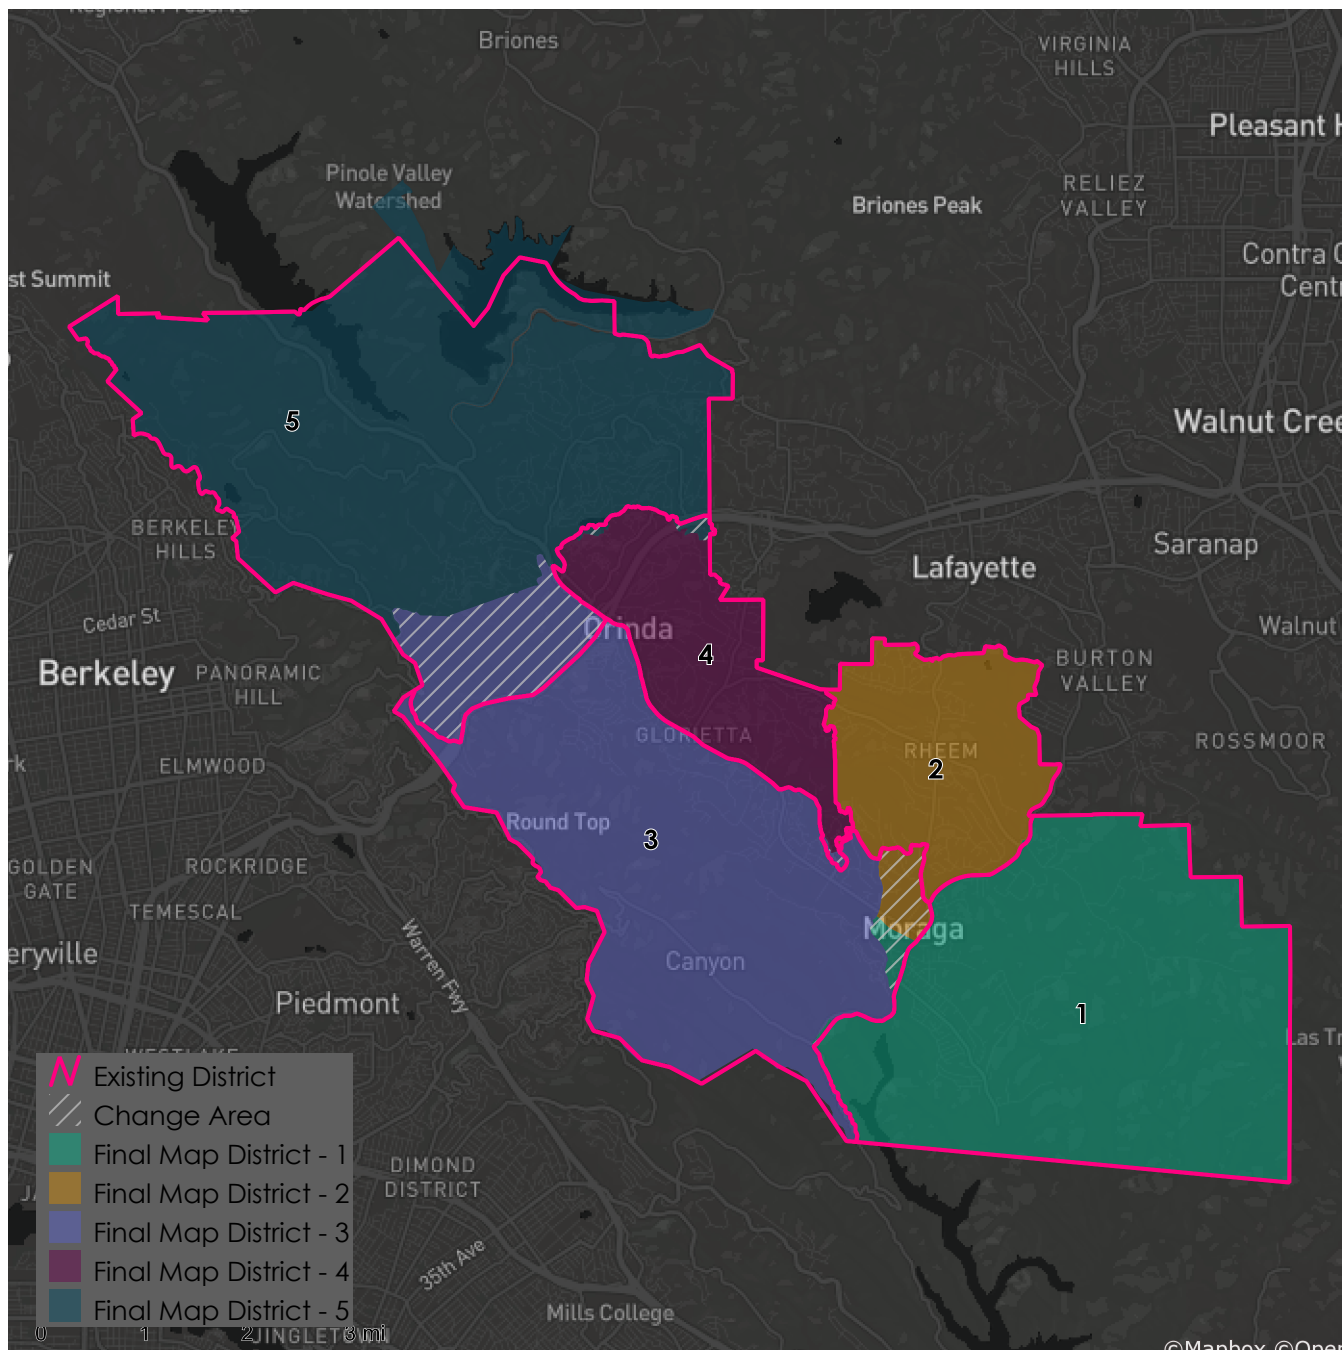

Moraga-Orinda Redistricting Summary Statistics

Final Map

01/27/2022

Metadata

Run Time Stamp: 2022-01-27 09:49:37
Workflow Directory: X:\F2203.01 Renne Public Law Group\01_Moraga-Orinda Fire District - Redistricting Services\Projects\Alteryx\
District Scenario: File: gdb:X:\F2203.01 Renne Public Law Group\01_Moraga-Orinda Fire District - Redistricting Services\Data\Redist.gdb|||FinalMap